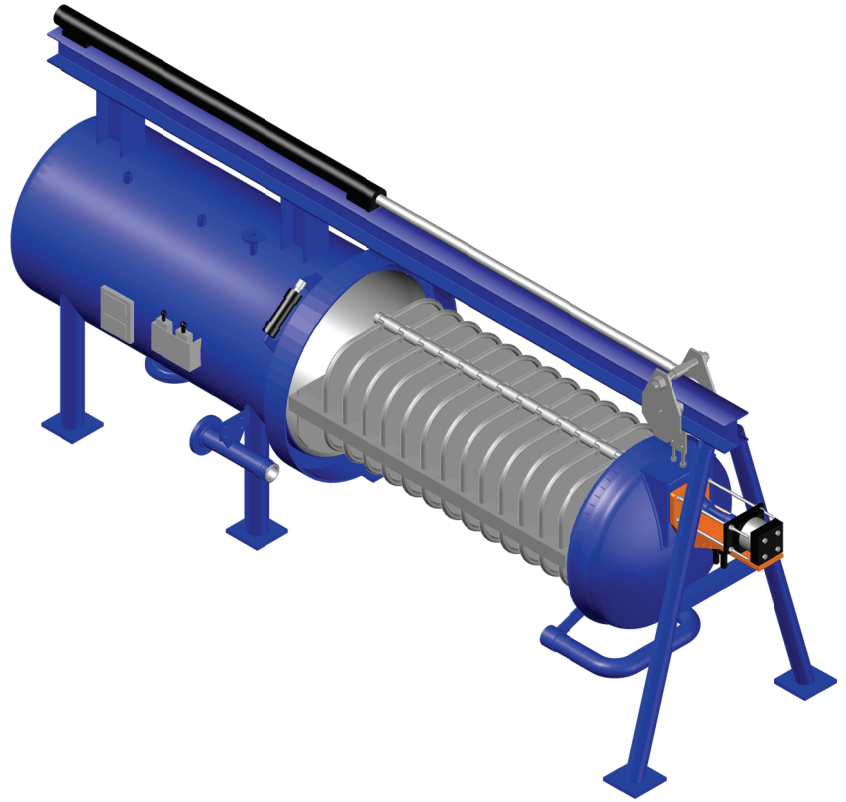

# LEEM HLD-320 Series Filters

Empty Weight (lb)	5000
Outside Diameter (in)	48 1/2
Max. Filtration Area (ft <sup>2</sup> )	320
Max. Leaves	21

NOZZLE	SERVICE
N1	Inlet
N2	Outlet
N3	Drain
N4	Vent
N5	Vibrator Connection
N6	Gauge Connection
N7	High Level Connection
N8	Low Level Connection

DIM	SIZE (INCHES)
A	219 1/2
B	86 1/8
C	100 7/8

Dimensions are for reference only. Actual dimensions may vary.