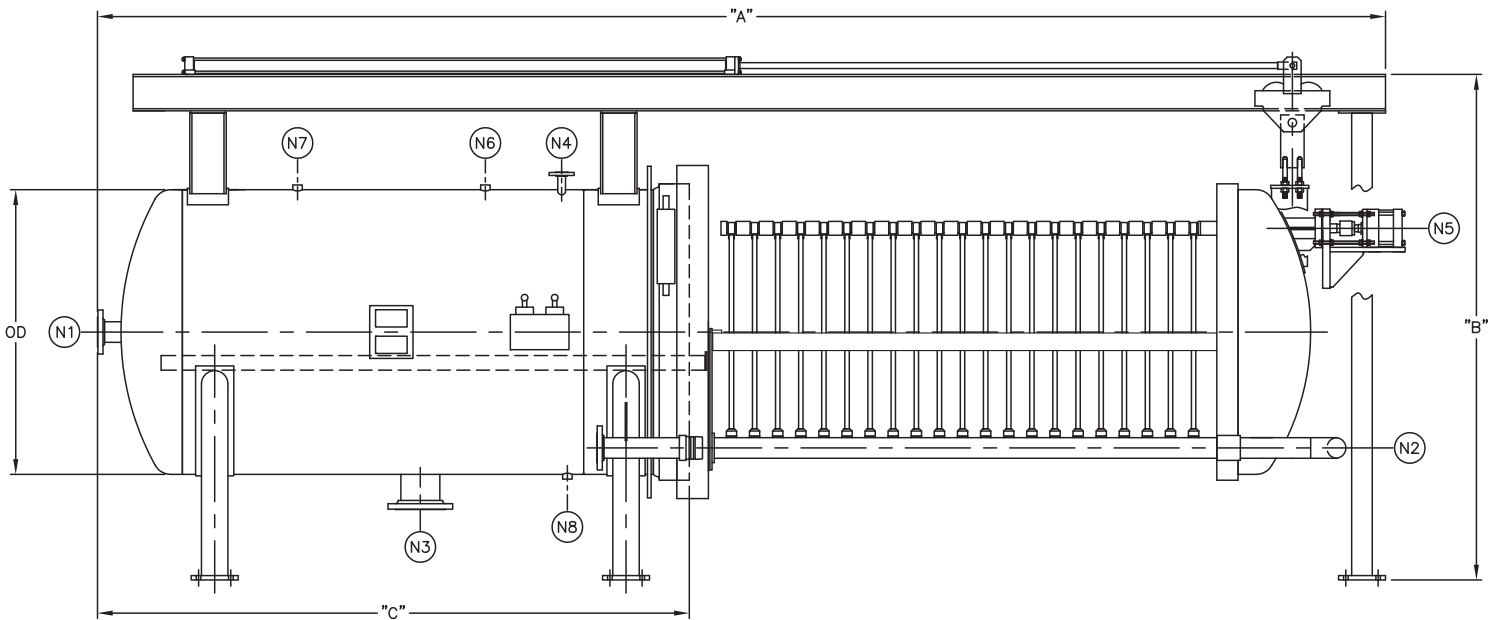

# LEEM HLD-320 Series Filters

Empty Weight (lb)	5000
Outside Diameter (in)	48 1/2
Max. Filtration Area (ft <sup>2</sup> )	320
Max. Leaves	21

NOZZLE	SERVICE
N1	Inlet
N2	Outlet
N3	Drain
N4	Vent
N5	Vibrator Connection
N6	Gauge Connection
N7	High Level Connection
N8	Low Level Connection

DIM	SIZE (INCHES)
A	219 1/2
B	86 1/8
C	100 7/8

Dimensions are for reference only. Actual dimensions may vary.