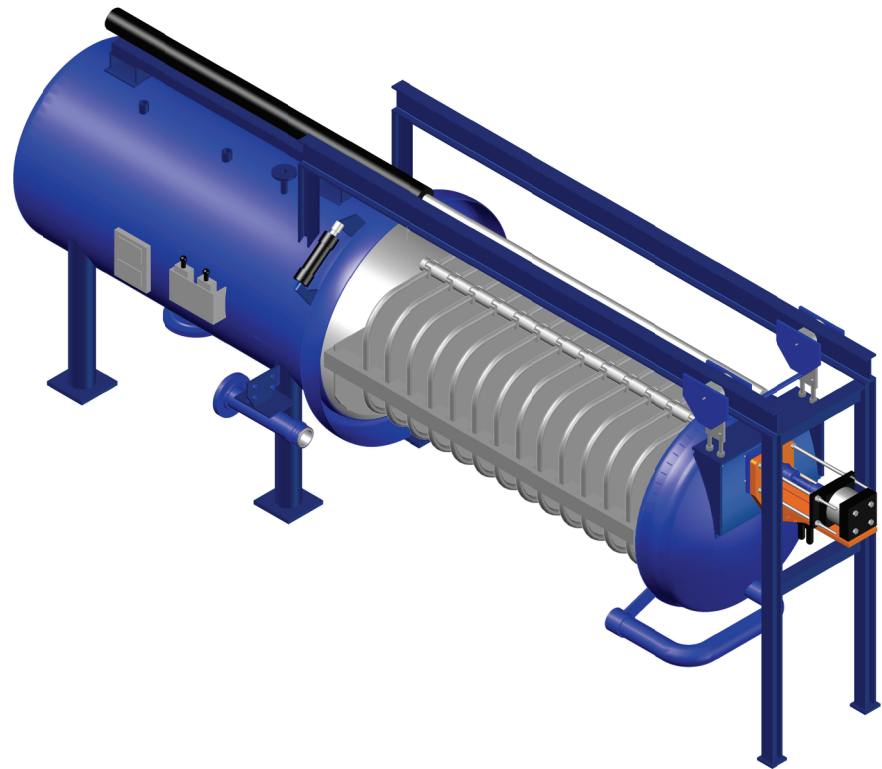

LEEM HLD-1000 Series Filters

Empty Weight (lb)	14500
Outside Diameter (in)	72
Max. Filtration Area (ft ²)	1000
Max. Leaves	28

NOZZLE	SERVICE
N1	Inlet
N2	Outlet
N3	Drain
N4	Vent
N5	Vibrator Connection
N6	Gauge Connection
N7	High Level Connection
N8	Low Level Connection

DIM	SIZE (INCHES)
A	284 3/4
B	110
C	132 1/4

Dimensions are for reference only. Actual dimensions may vary.

LEEM Filtration

25 Arrow Road • Ramsey, NJ 07446
 Tel: (201) 236-4833 • Fax: (201) 236-2004
www.leemfiltration.com